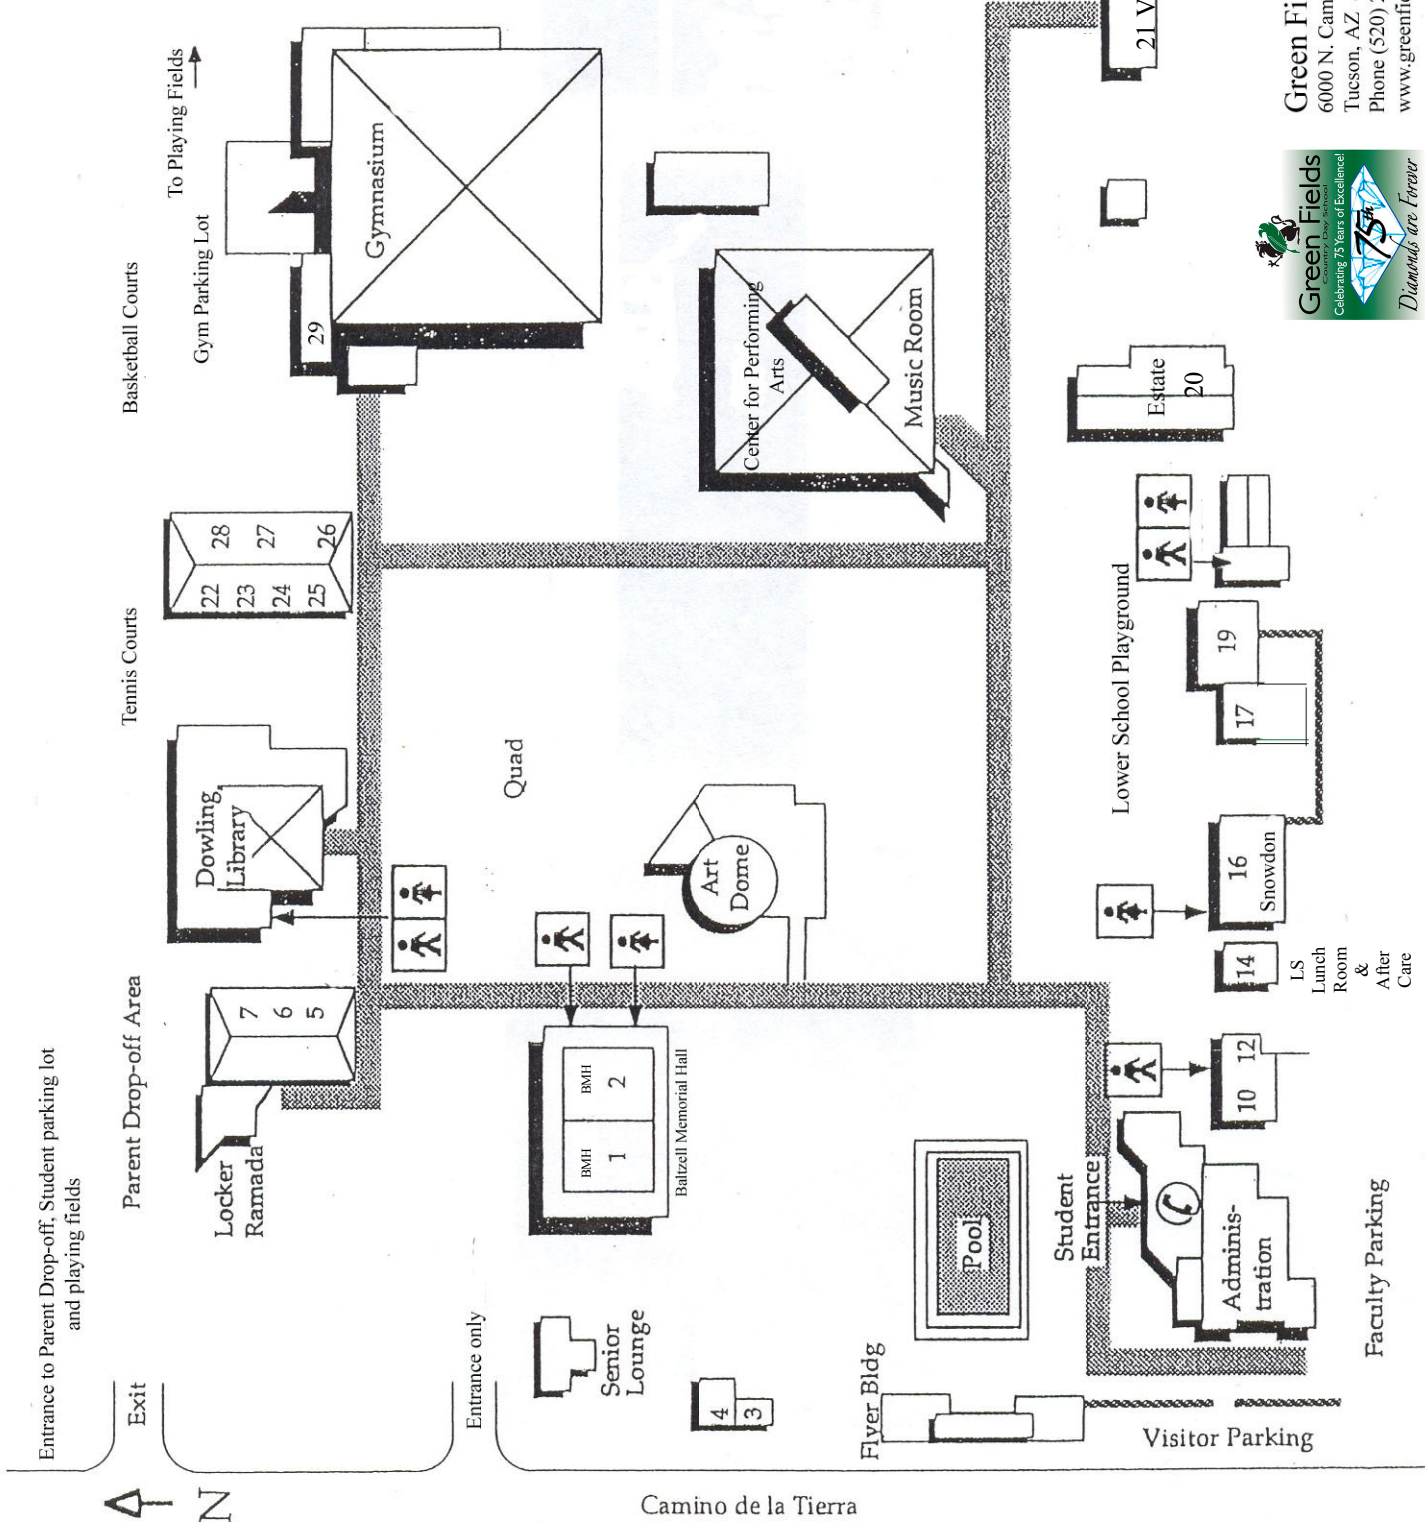

**Faculty Classrooms**

- Bindschadler, Rm 17
- Brehm, Rm 29
- Buckman, Art Dome
- Chimera, Snowdon Rm 16
- Cordier, Music Room
- Crews, Rm 7
- Daniels, Rm 28
- Davies, Snowdon Rm 16
- Dennison, BMH 1
- Dorson, Rm 10 & 28
- Frieburger, Estate Rm 20
- Guarin, Rm 23
- Gygax-Kane, Rm 5/6
- Hancock, Library
- Haskett, Rm 25
- Hunter, Rm 3
- King, BMH 2
- Martinez, Rm 24
- McGinnis, Library
- Merry, Rm 19
- Moore, G., Rm 22
- Moore, H., Villa Rm 21
- Moore, J., Rm 26
- Oppen, Rm 27
- Randall, Rm 12
- Romanov, Center for Performing Arts
- Simone, Center for Performing Arts
- Scott, Rm 4
- Teller, Administration
- Umstead, Gym
- Vande Mheen, Gym
- van Zijll, Rm 29